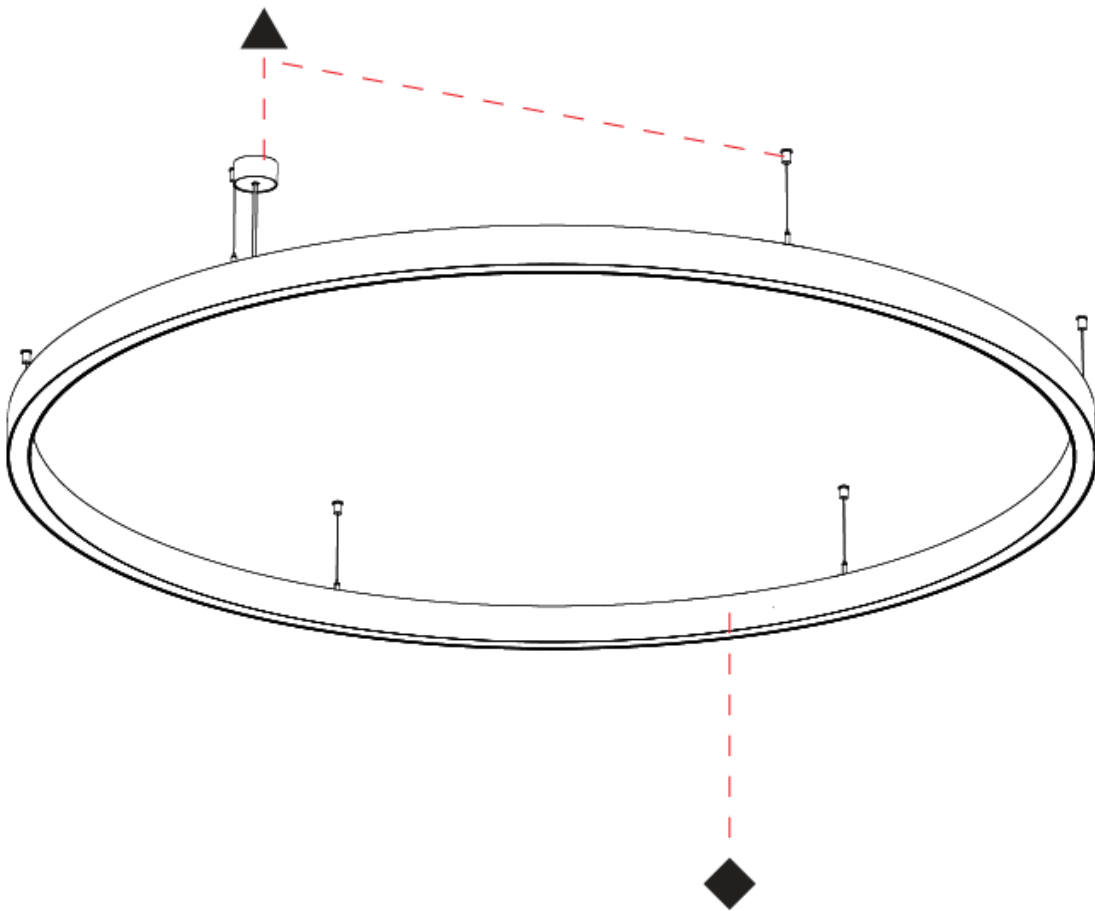

GLORIOUS 45 SUSPENSION

A3001080-

PROJECT _____

TYPE _____

SPECIFIER _____

QUANTITY _____

DATE _____

A