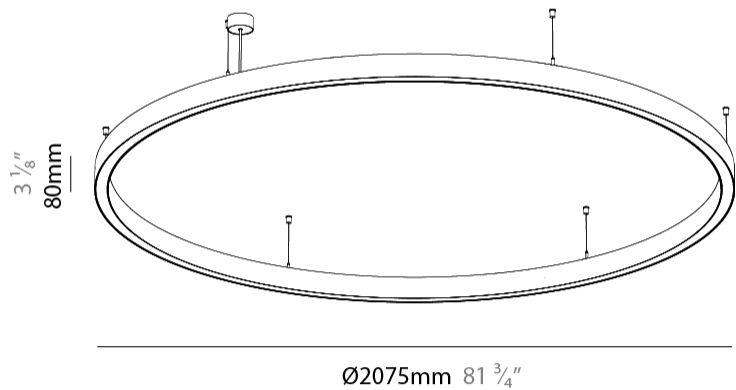

GENERAL

Series: Glorious
Subseries: Glorious 45
Partner: Prolicht
Division: Architectural
Installation: Suspension
Product Type: Pendant
Mounting Location: Ceiling
Light Distribution: Direct

PHYSICAL

Shape: Round
Diameter (mm): 2075
Diameter (in): 81 ³/₄"
Height (mm): 76
Height (in): 3
Weight (kg): 13
Diffuser: [PMMA - Opal / Microprism / Clear Microprism](#)
Fixture Finish: [SSR / BKV / CWI / CRY / HAB / UFT / ITA / RUA / FTG / MYG / LOD / PUS / FRO / FUP / KIA / POP / BLS / SPG / MEY / GOH / CHC / COM / ABZ / JAG / OBR / MOS / ROR](#)
Fixture Material: [PMMA / Aluminum](#)
Cable Details: [2000mm/78 3/4" or 6000mm/236 1/4" Cable Transparent](#)

ELECTRICAL

Lamp Type: LED
Input Wattage (W): 135.8
Total Output Wattage (W): 123.7
Dimming: [Non-Dimming / 0-10V Dimming / Phase Dimming / DALI Dimming / MATTER Dimming](#)
Driver Included: Yes
Driver Location: Integrated
Driver Type: Constant Current - Universal
Driver Class: Class 2
Input Voltage (V): 120 - 277

LED

Color Temperature (°K): [2700 / 3000 / 3500 / 4000](#)
Max. Delivered Lumen (lm): Max 15897
Nominal Lumen (lm): Max 22365
CRI: >90 CRI
Lamp Life (hrs): 50000

OPTICAL

Adjustability: Fixed

RATINGS AND CERTIFICATIONS

Certified By: Certified for North American Standards
IP rating: IP40