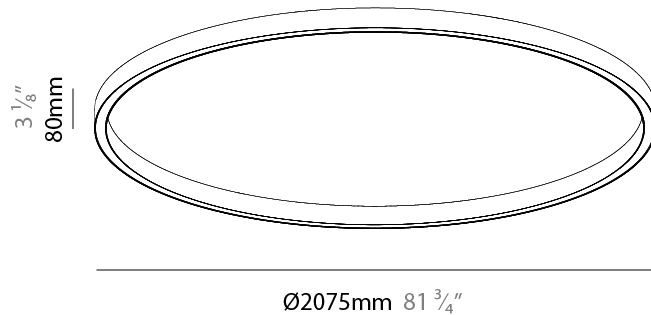

1. To build a product code in our configurator select the specify button on the base model # product page
2. To build a manual product code on this datasheet choose from the options listed below in blue font and add the suffix to the base model #

GENERAL

Series: Glorious
Subseries: Glorious 45
Partner: Prolicht
Division: Architectural
Installation: Surface
Product Type: Ceiling Surface
Mounting Location: Ceiling
Light Distribution: Direct

PHYSICAL

Shape: Round
Diameter (mm): 2075
Diameter (in): 81 ³/₄"
Height (mm): 76
Height (in): 3
Weight (kg): 4
Diffuser: [PMMA - Opal / Microprism / Clear Microprism](#)
Fixture Finish: [SSR / BKV / CWI / CRY / HAB / UFT / ITA / RUA / FTG / MYG / LOD / PUS / FRO / FUP / KIA / POP / BLS / SPG / MEY / GOH / CHC / COM / ABZ / JAG / OBR / MOS / ROR](#)
Fixture Material: [PMMA / Aluminum](#)

ELECTRICAL

Lamp Type: LED
Input Wattage (W): 135.8
Total Output Wattage (W): 123.5
Dimming: [Non-Dimming / 0-10V Dimming / Phase Dimming / DALI Dimming / MATTER Dimming](#)
Driver Included: Yes
Driver Location: Integrated
Driver Type: Constant Current - Universal
Driver Class: Class 2
Input Voltage (V): 120 - 277

LED

Color Temperature (°K): [2700 / 3000 / 3500 / 4000](#)
Max. Delivered Lumen (lm): Max 15897
Nominal Lumen (lm): Max 22365
CRI: >90 CRI
Lamp Life (hrs): 50000

OPTICAL

Adjustability: Fixed

RATINGS AND CERTIFICATIONS

Certified By: Certified for North American Standards
IP rating: IP40

PROJECT
TYPE
SPECIFIER
QUANTITY
DATE